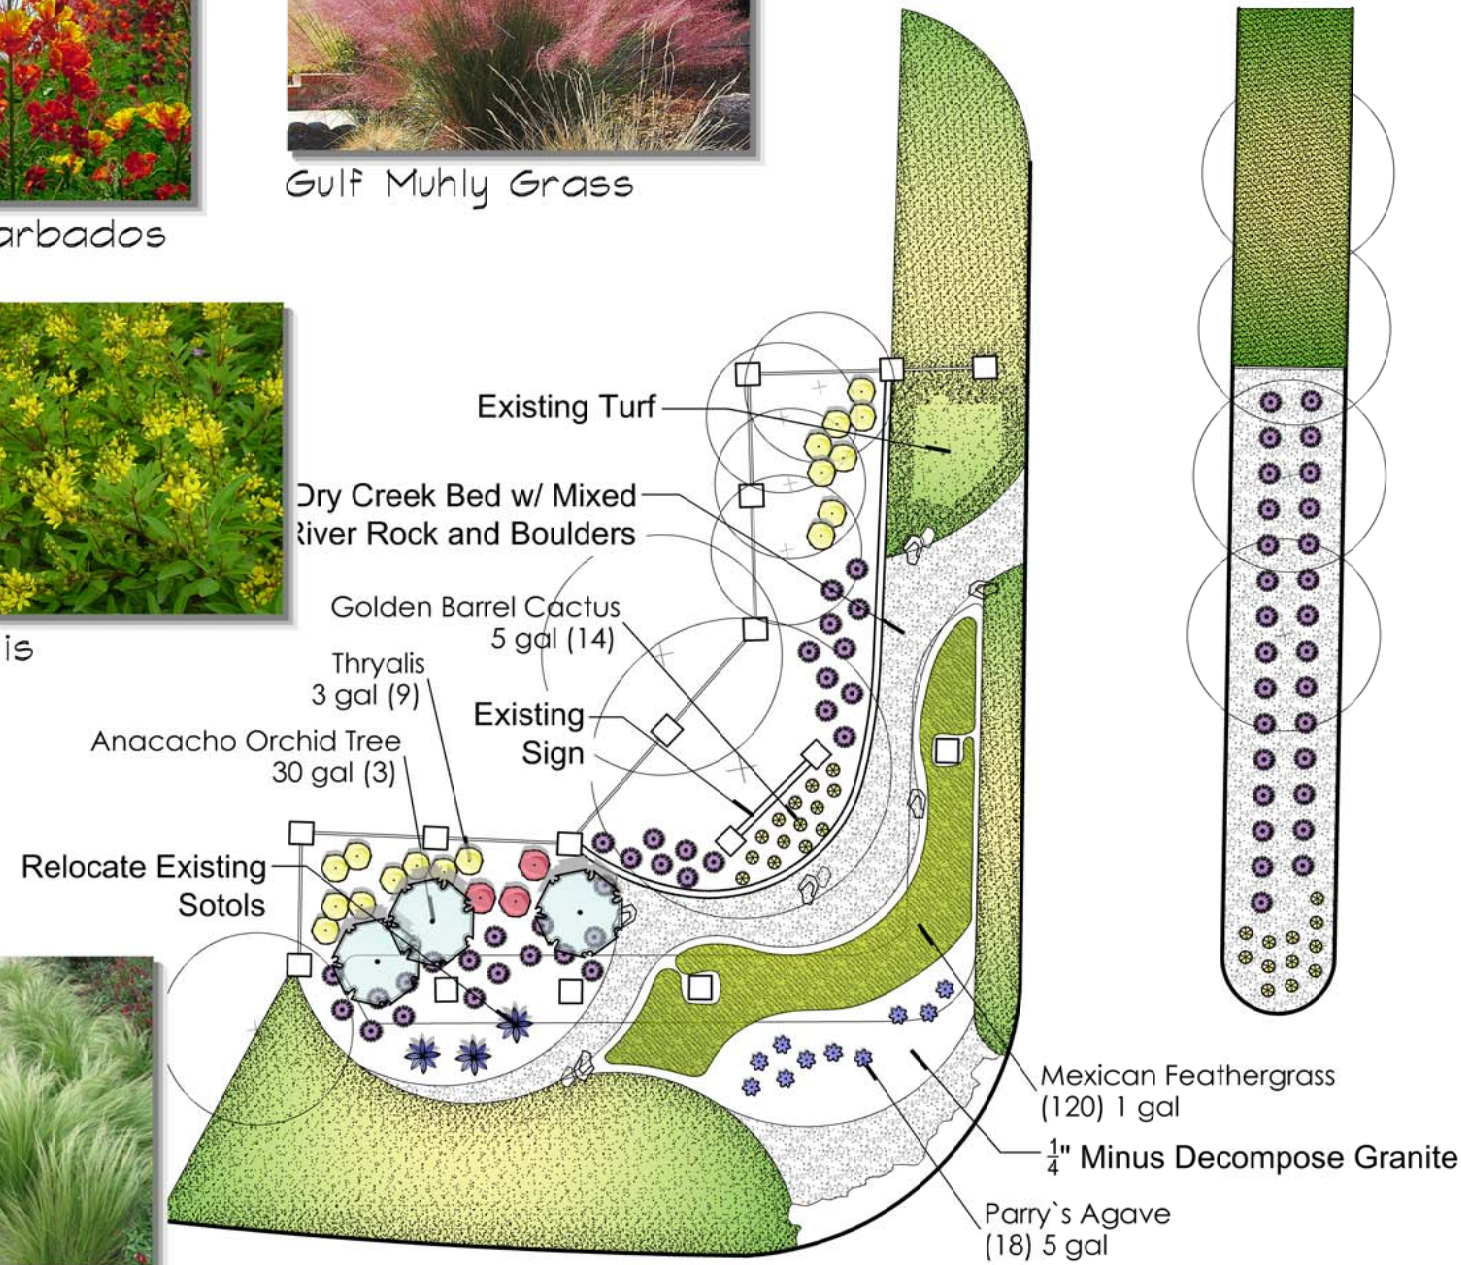

Pride of Barbados

Gulf Muhly Grass

Decompose Granite

Golden Barrel Cactus

Thryallis

Anacacho Orchid

Mexican Feather Grass

Parry's Agave

# WESTMINSTER GLEN

Westminster Glen Avenue and City Park Road, Austin, TX  
December 5, 2016

ENTRANCE CONCEPTUAL PLAN

The design(s) shown and described herein including all technical drawings, graphic representation & models thereof, are proprietary & can not be copied, duplicated, or commercially exploited in whole or in part without the sole and express written permission from Benchmark Landscaping.