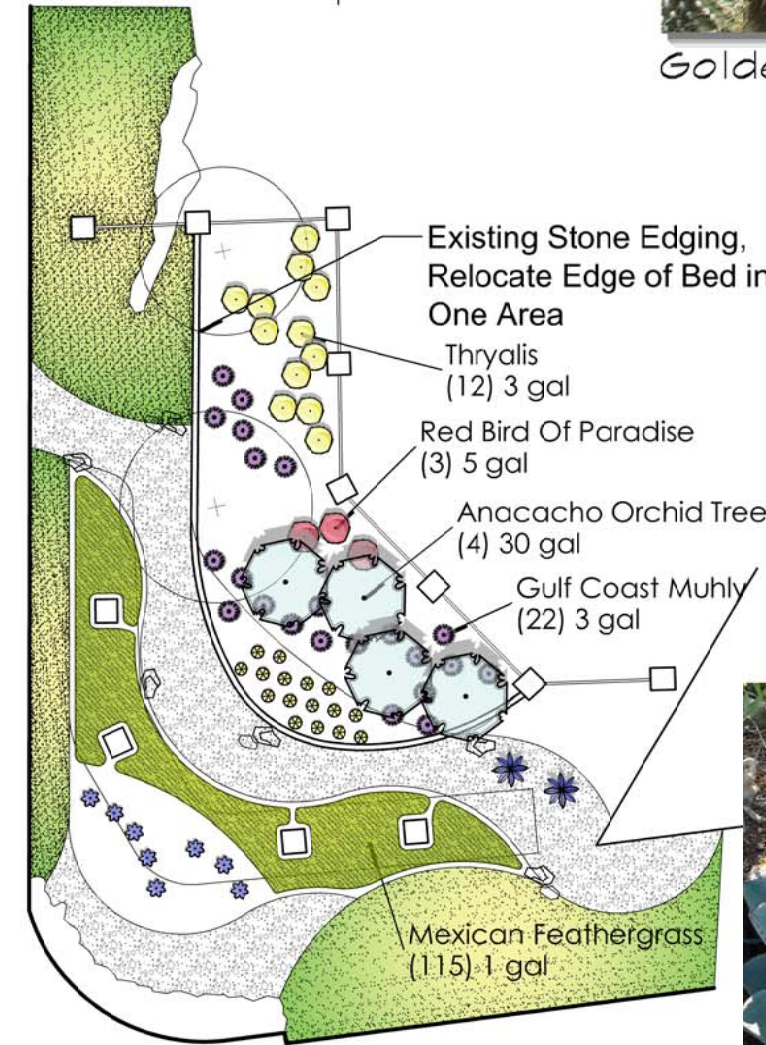

Pride of Barbados

Gulf Muhly Grass

Decompose Granite

Golden Barrel Cactus

Thryallis

Anacacho Orchid

Mexican Feather Grass

Parry's Agave

# WESTMINSTER GLEN

Westminster Glen Avenue and City Park Road, Austin, TX  
December 5, 2016

ENTRANCE CONCEPTUAL PLAN

The design(s) shown and described herein including all technical drawings, graphic representation & models thereof, are proprietary & can not be copied, duplicated, or commercially exploited in whole or in part without the sole and express written permission from Benchmark Landscaping.